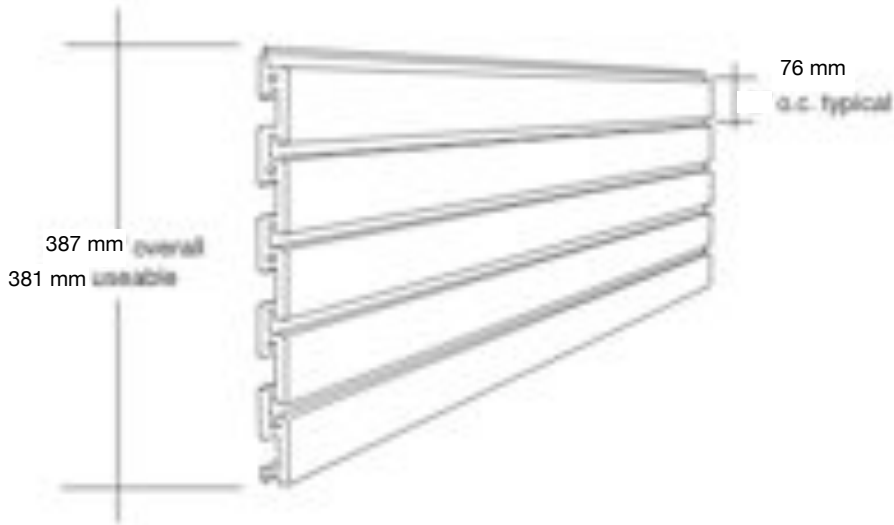

Panel dimensions

Tongue and groove stacking panels

typical 2.438m panels:
 ➔ 4 panels per carton
 ➔ 0.94 sq m per panel
 ➔ 3.76 sq m per carton

typical 1.19 m panels:
 ➔ 6 panels per carton
 ➔ 0.47 sq m per panels
 ➔ 2.82 sq m per carton

HangUps™

Used to position panels,
or for hidden fastener
installation.

See installation instruction